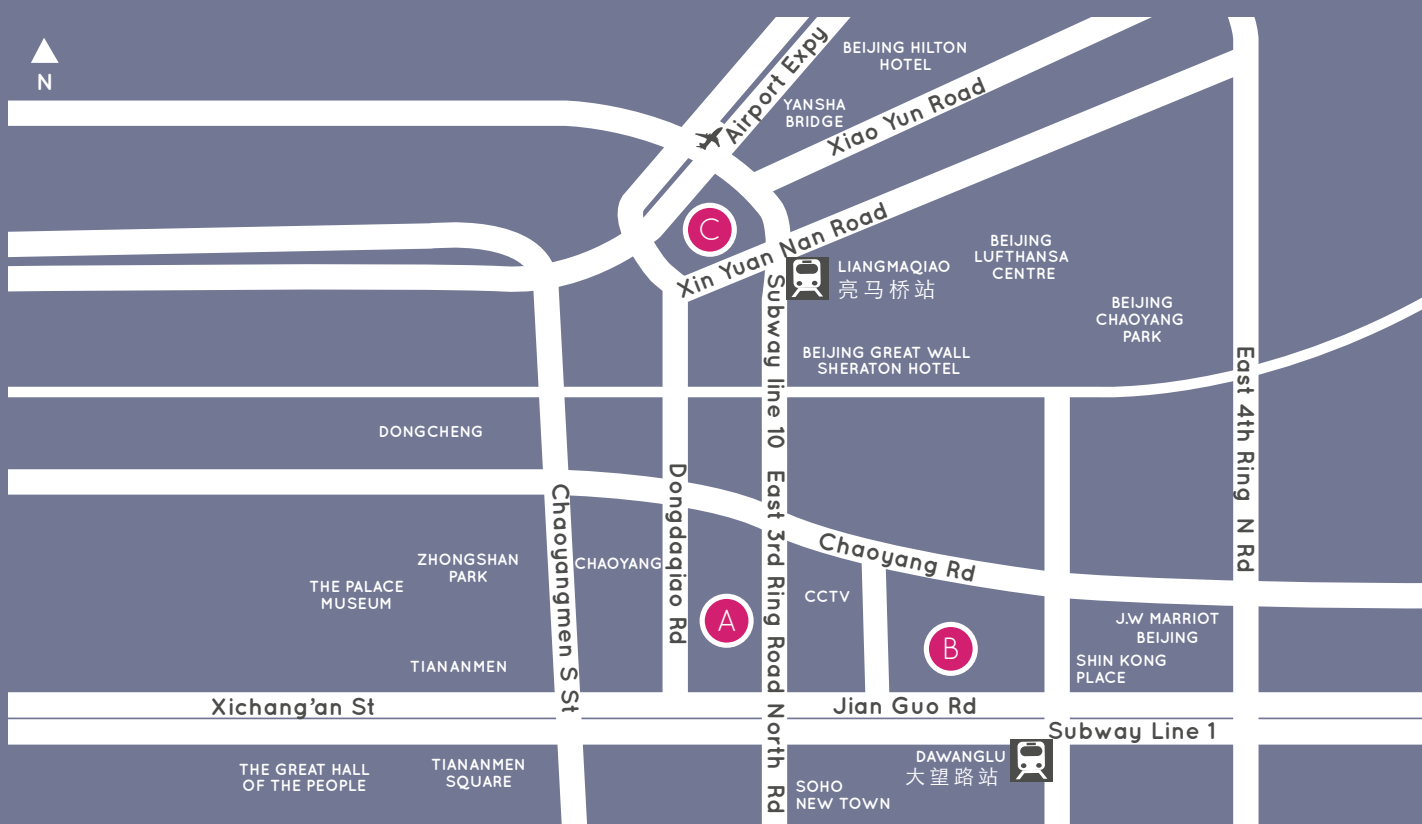

TO SECURE A VIRTUAL OFFICE TODAY

Visit our website at www.apbcOffices.com

You can also find us on [f](#) [in](#) [t](#)

+ 86 10 5968 0000

info.bj@

apbcOffices.com

A WORLD FINANCIAL CENTER

Level 10
East Tower, No 1 East 3rd Ring Middle Road
Chaoyang District
Beijing, China - 100020

B GEMDALE PLAZA TOWER A

Level 16
No. 91 Jianguo Road
Chaoyang District
Beijing 100022

C PING AN IFC TOWER B

Level 17
No 1-3 Xin Yuan Nan Road
Chaoyang District
Beijing 100022