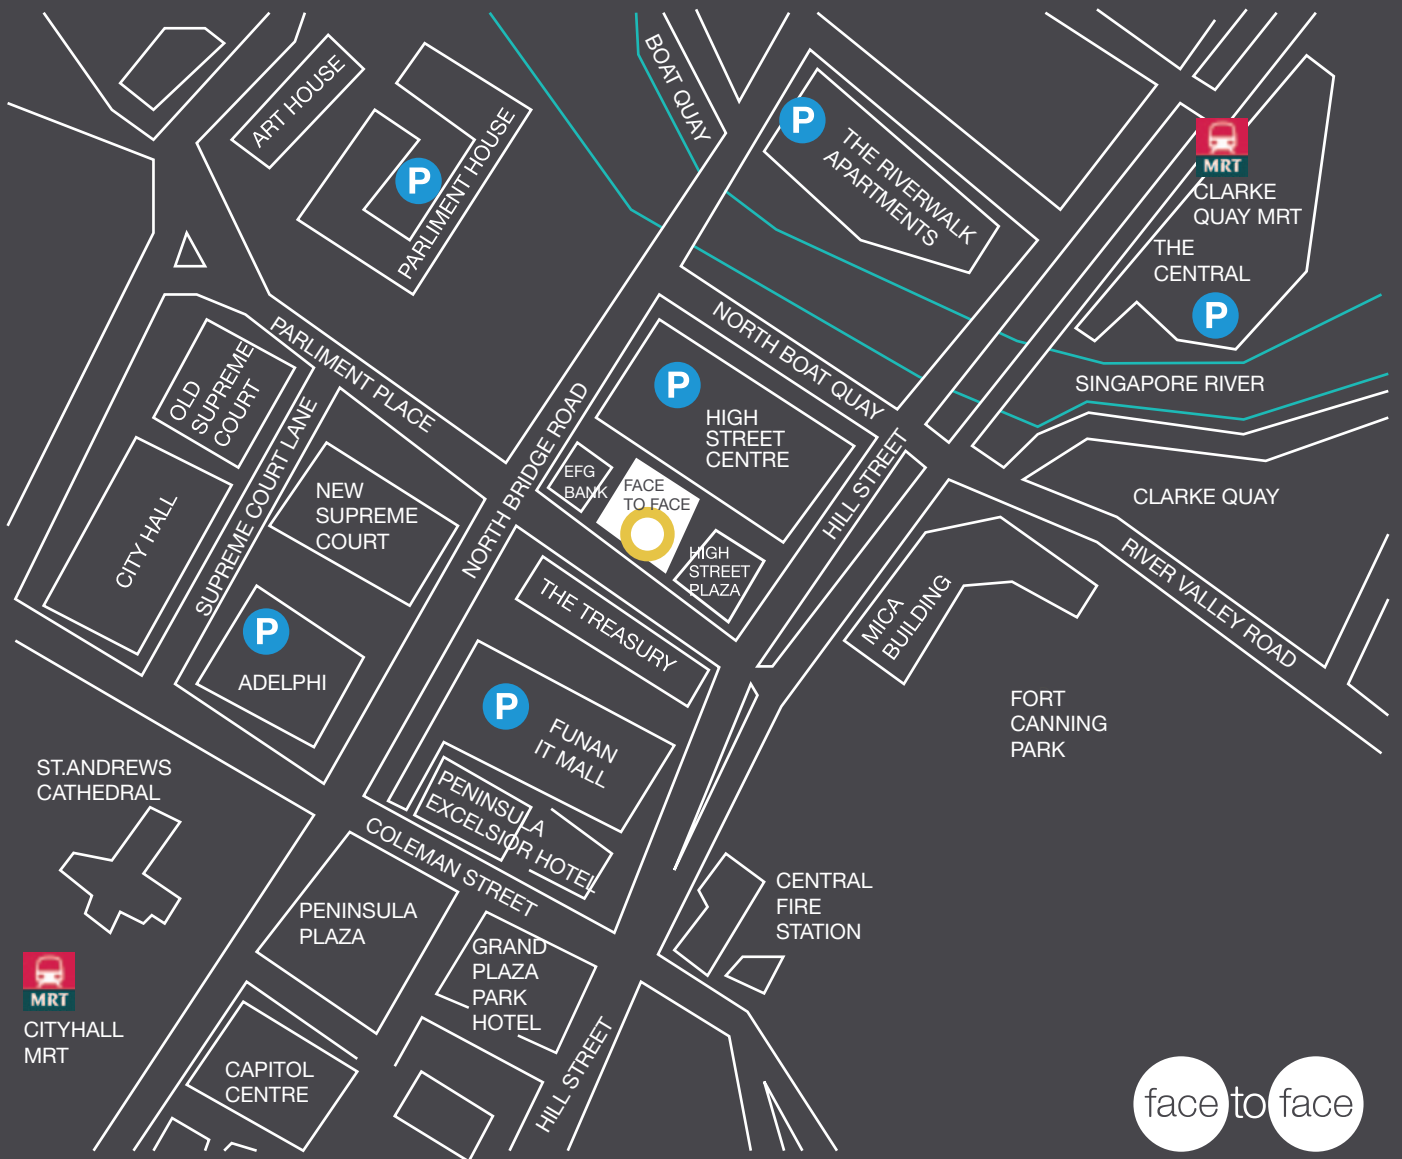

75 High Street
Singapore 179435

TO VIEW AN EVENT SPACE TODAY

www.visitfacetoface.com
www.apbcOffices.com

+65 6595 6288

**facetoface@
apbcOffices.com**